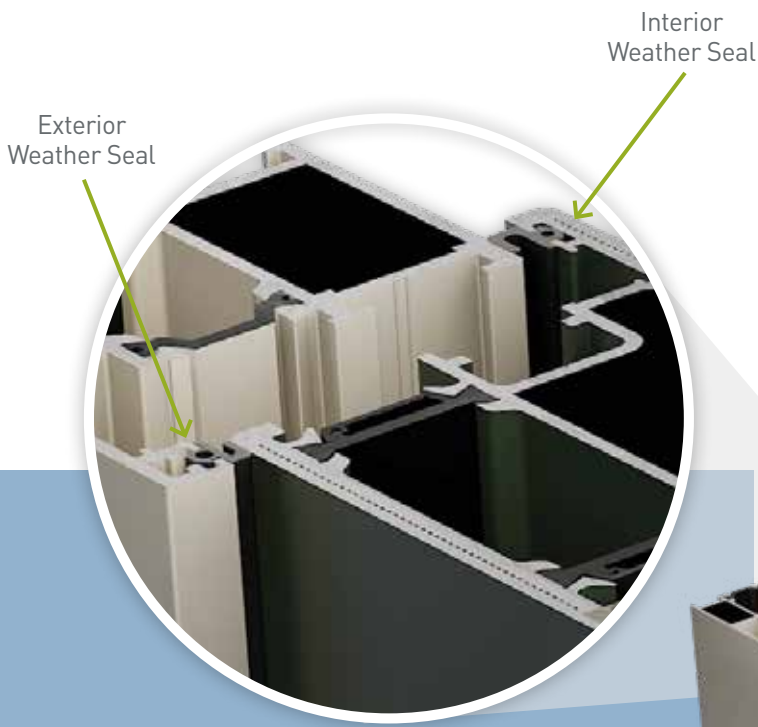

Our Doors Are 36% Thicker

than GRP (Glass Reinforced Plastic), composite doors

With a thickness of 60mm (compared to 44mm for GRP composite doors) our aluminium composite door leafs provide superior strength and security. They present a powerful visual and physical deterrent to potential intruders.