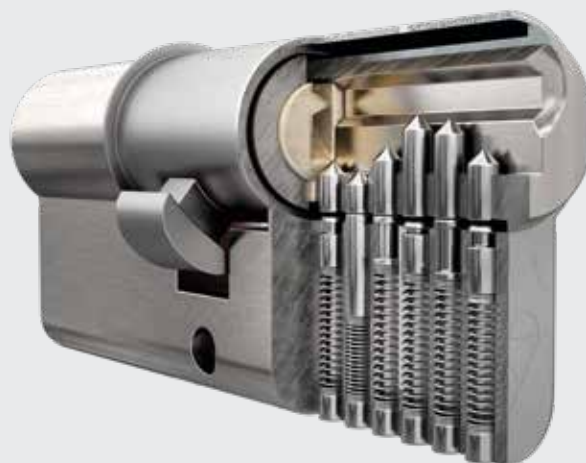

BROADFIELD

The traditional Broadfield design brings a perfect country cottage look to any home

CHOOSE YOUR SECURITY

Our anti-burglar guarantee means that if your home gets broken into via the cylinder, and your insurance company won't pay out – we will pay up to £4,000 to cover the cost of stolen goods.

ANTI-SNAP

ANTI-BUMP

ANTI-PICK

ANTI-DRILL