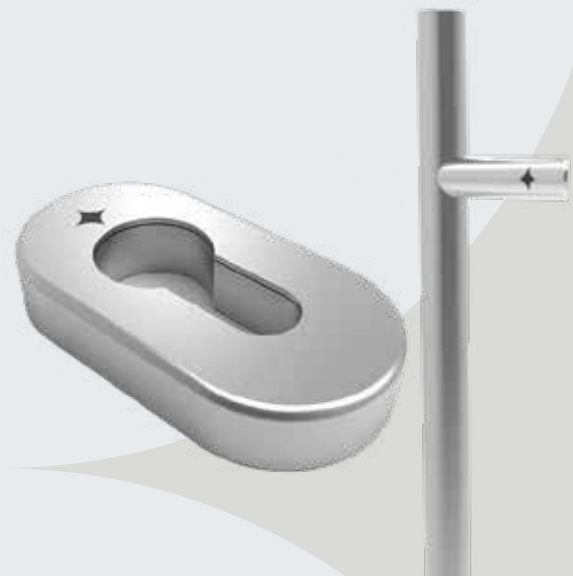

Ergonomic Lever Handle

## SLAM LOCK ACCESSORIES

We have assembled a range of high-quality stainless steel accessories specifically to accompany doors fitted with the slam lock option.

**ESCUTCHEON**  
External & Internal (Graphite)

**LONG BAR HANDLES**  
(Stainless Steel)

**Mitre Lever on Oval Rose**  
(Stainless Steel)

**T-Bar Lever on Oval Rose**  
(Stainless Steel)

**Ergonomic Lever on Oval Rose**  
(Stainless Steel)

**INTERIOR HANDLES**  
(Stainless Steel)

## THE SMART SPARK *A mark of quality*

You will see our 'Smart Spark' quality mark stamped on many of our stainless steel accessories.

Whenever you see the Spark, you can be sure the hardware has been designed and thoroughly tested for use with our systems – and that the whole door, including glazing and accessories, has been tested to all the relevant industry standards.