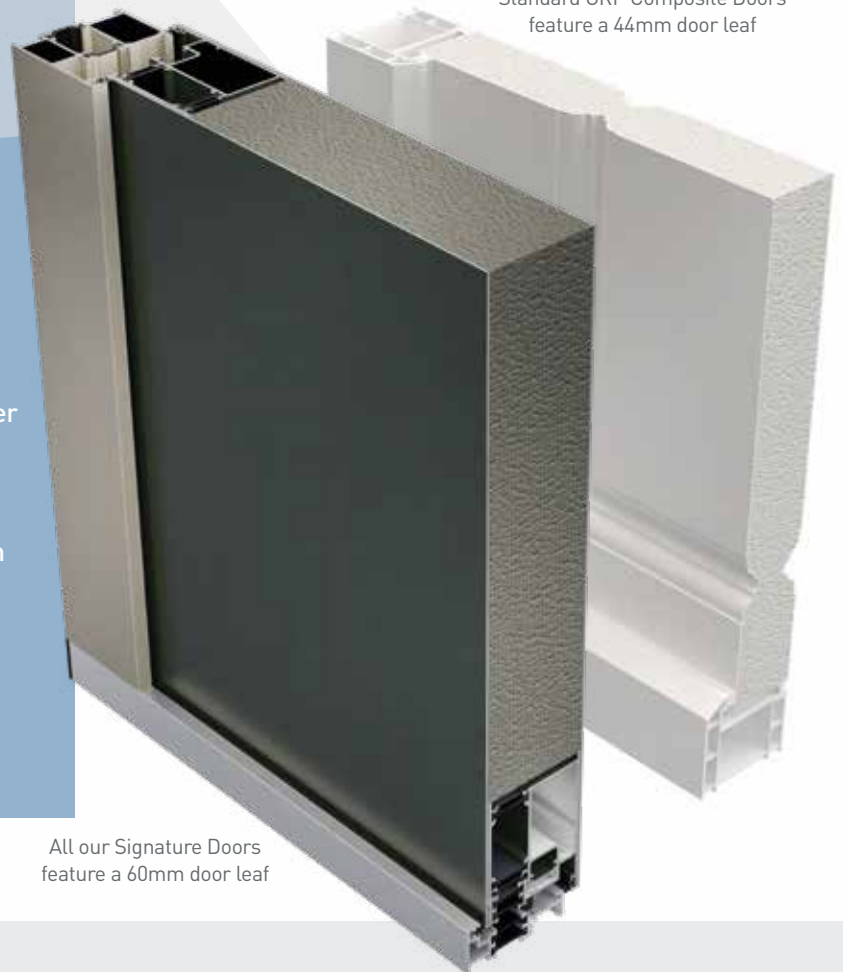

Standard GRP Composite Doors feature a 44mm door leaf

All our Signature Doors feature a 60mm door leaf

CLASS LEADING WEATHER SEALS

All our doors are finished with two separate weather seals – one inside and one outside – providing superior weather protection as standard.

Our Signature Doors have also been designed with a 'thermal break', which effectively helps prevent cold air from outside coming into your home, and the warmth from inside escaping.

KEEP THE WEATHER *and noise out*

All our doors feature the added assurance of two weather seals, which provides superior weather protection to keep your home warm and energy bills down.

With U-values of 1.4 or better, our doors provide excellent insulation so you and your family will stay warm and comfortable, whatever the weather outside. Signature Doors also provide effective noise reduction to improve the all round comfort of your home.