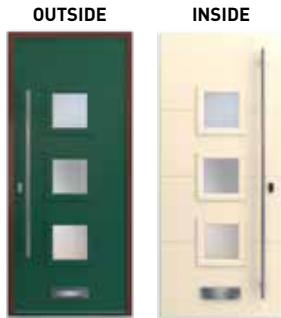

COLOUR YOUR DOOR

What are my options?

Choose Your Door Colour

Choose the perfect colour combinations for your door and frame to suit your home's colour schemes. Complement or contrast with your existing colour palette.

You can choose your perfect door colour (or colours), with the same on the inside and outside of your door, or two different colours – the choice is entirely yours.

Choose Your Frame Colour

Again you can choose to have the same colour on both sides of the frame, or different ones. And you can choose to match the colour (or colours) of your door; if you do, it will be a perfect match.

Inset Image: **Frame:** White KL010
Sash: Steel Blue