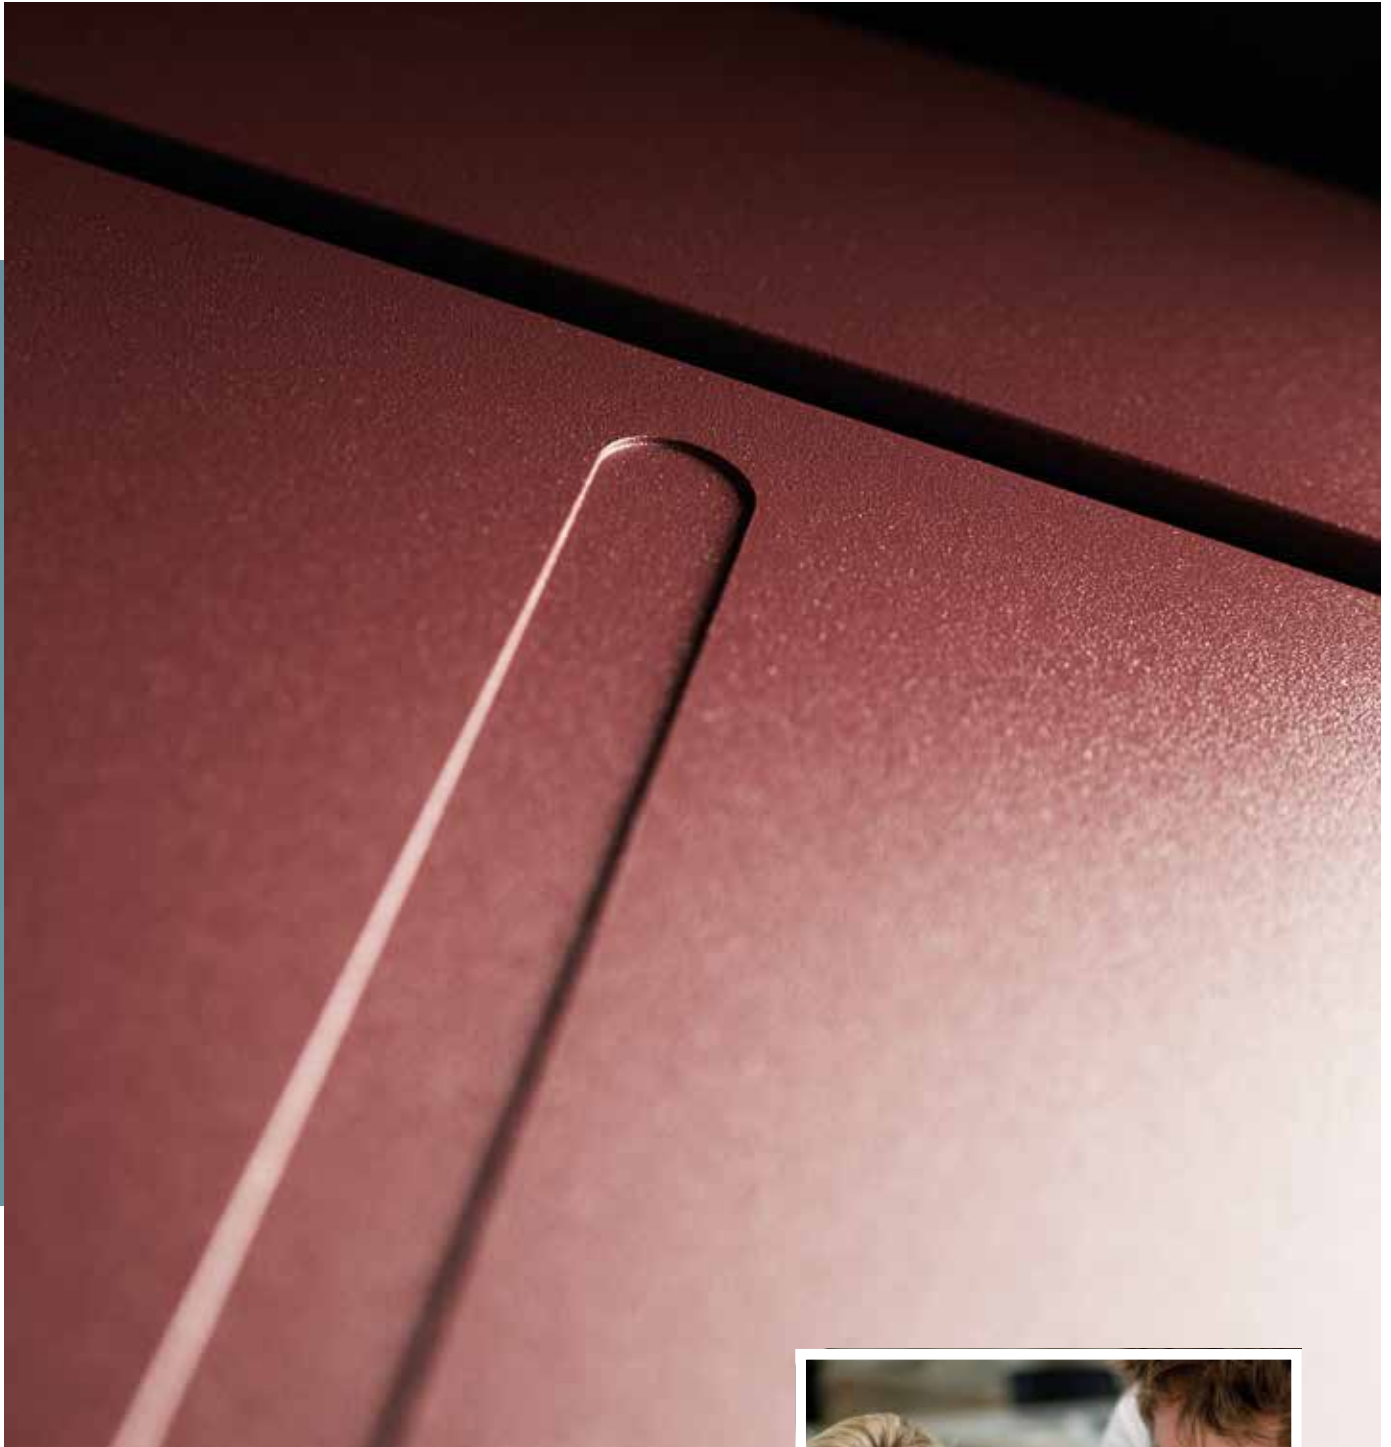

COLOUR YOUR DOOR

The choice is yours

Selecting from our huge range of colours, with almost limitless options, you can choose to have the inside and outside of your door finished in identical, or different colours, as well as the inside and outside of your door frame – and even your accessories.

So, you could have every surface the same colour, or all different – the design choice is entirely yours.