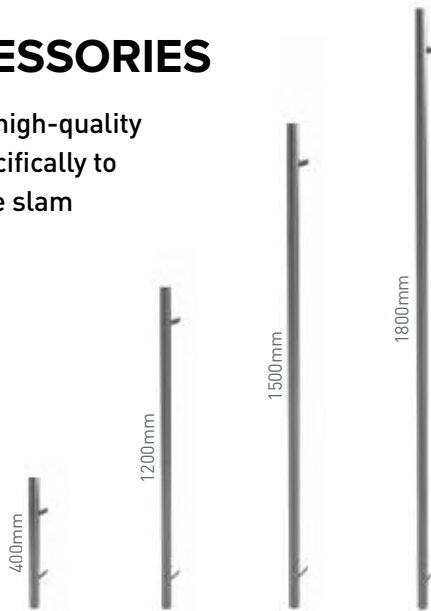

LONG BAR HANDLES
(Stainless Steel)

Mitre Lever on Oval Rose
(Stainless Steel)

INTERIOR HANDLES
(Stainless Steel)

THE SMART SPARK *A mark of quality*

You will see our 'Smart Spark' quality mark stamped on many of our stainless steel accessories.

Whenever you see the Spark, you can be sure the hardware has been designed and thoroughly tested for use with our systems – and that the whole door, including glazing and accessories, has been tested to all the relevant industry standards.