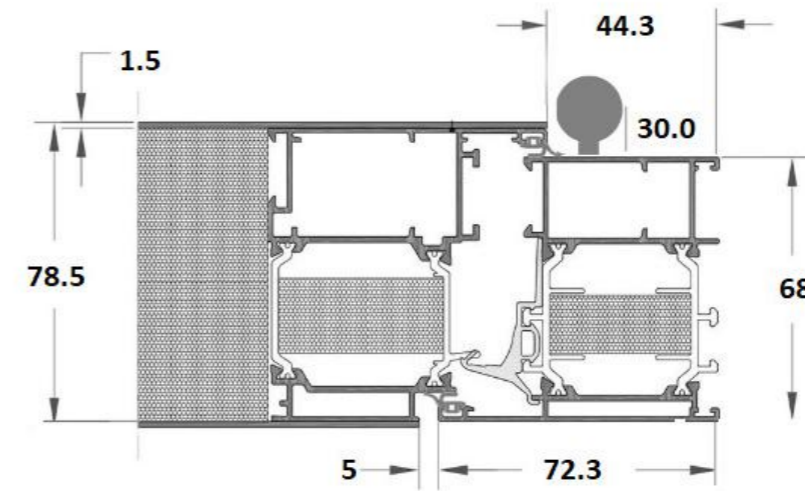

S-200 SERIES UNIQUE CONSTRUCTION