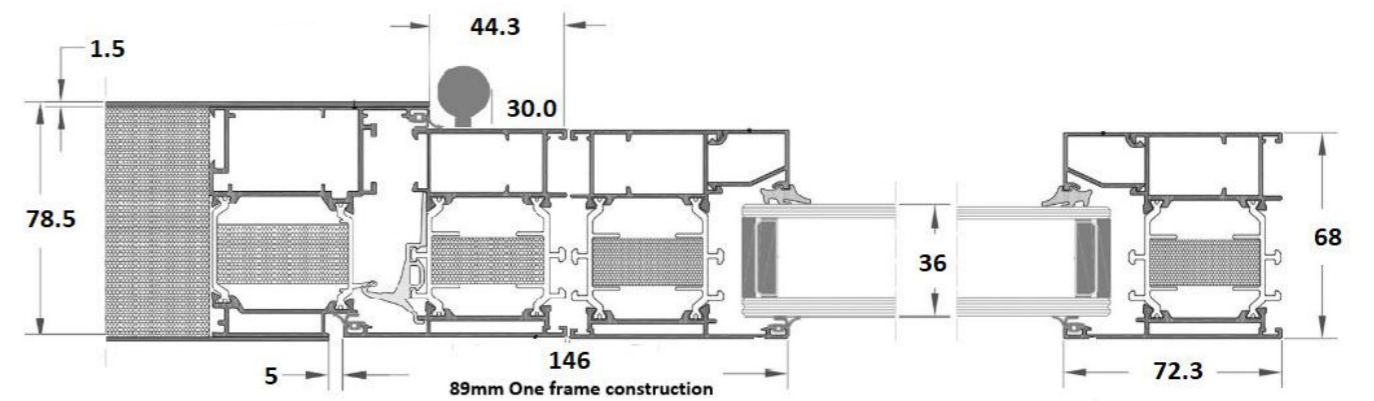

S-200 SERIES UNIQUE CONSTRUCTION