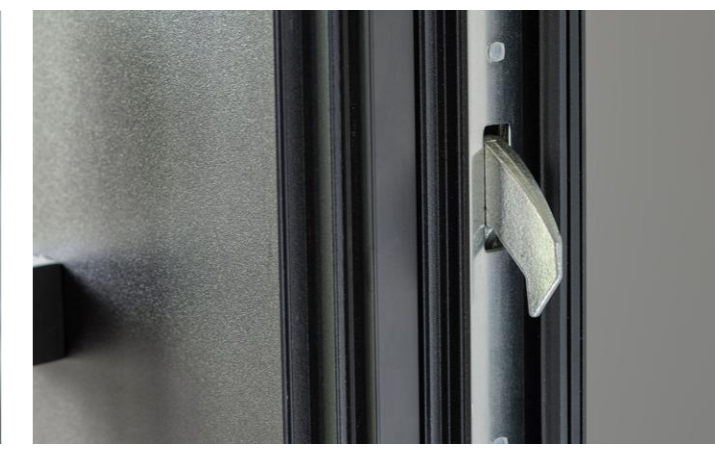

S-200 SERIES UNIQUE CONSTRUCTION

Cylinder with steel guard

Black Butt Hinge

Silver Butt Hinge

Hook lock

WINKHAUS ENTRYGUARD

A purpose designed extra locking system with integral guard bar. Far stronger than a flimsy door chain and can be left permanently engaged. Provides perfect peace of mind when answering the door.