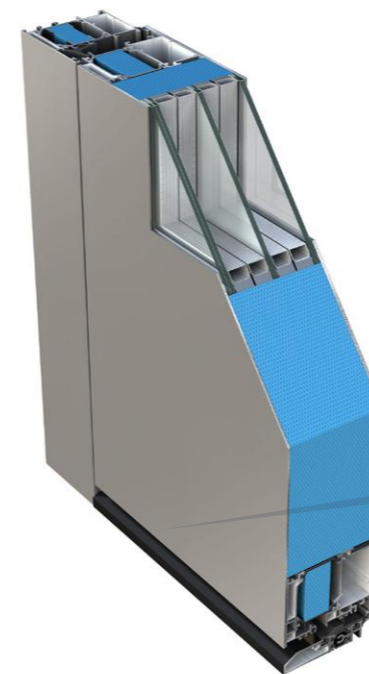

S-200 SERIES UNIQUE CONSTRUCTION

Cylinder with steel guard

Black Butt Hinge

Silver Butt Hinge

Hook lock

WINKHAUS ENTRYGUARD

A purpose designed extra locking system with integral guard bar. Far stronger than a flimsy door chain and can be left permanently engaged. Provides perfect peace of mind when answering the door.