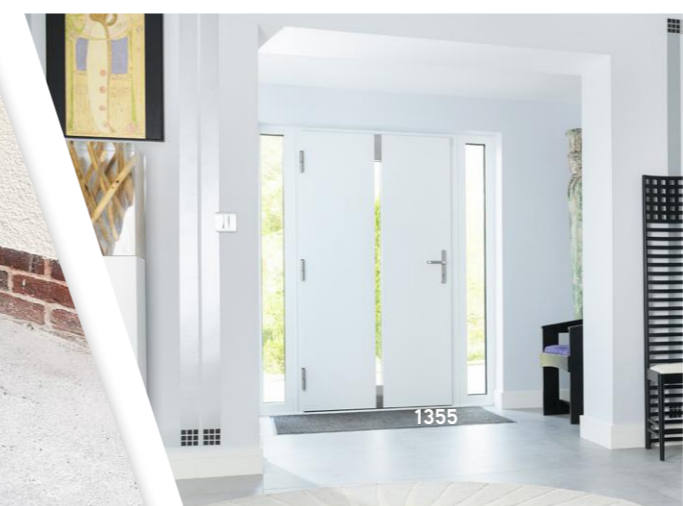

S-200 SERIES UNIQUE CONSTRUCTION

Cylinder with steel guard

Black Butt Hinge

Silver Butt Hinge

Hook lock

WINKHAUS ENTRYGUARD

A purpose designed extra locking system with integral guard bar. Far stronger than a flimsy door chain and can be left permanently engaged. Provides perfect peace of mind when answering the door.