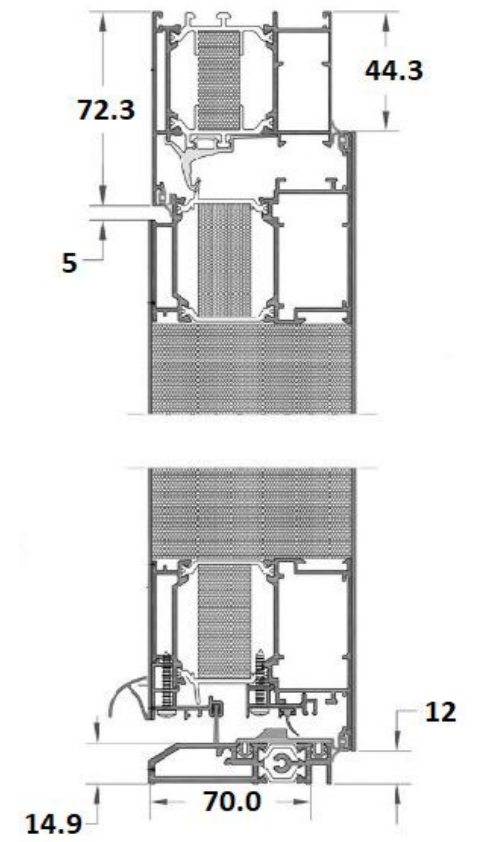

S-200 SERIES UNIQUE CONSTRUCTION