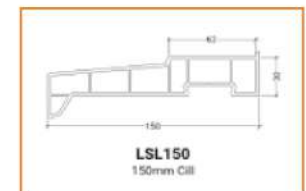

With side panels made to order, there is something for everyone to find the perfect fit for their home. The minimum size of side panel widths is 250mm as a minimum weld size.

Cills are available using our 150mm cill size only.