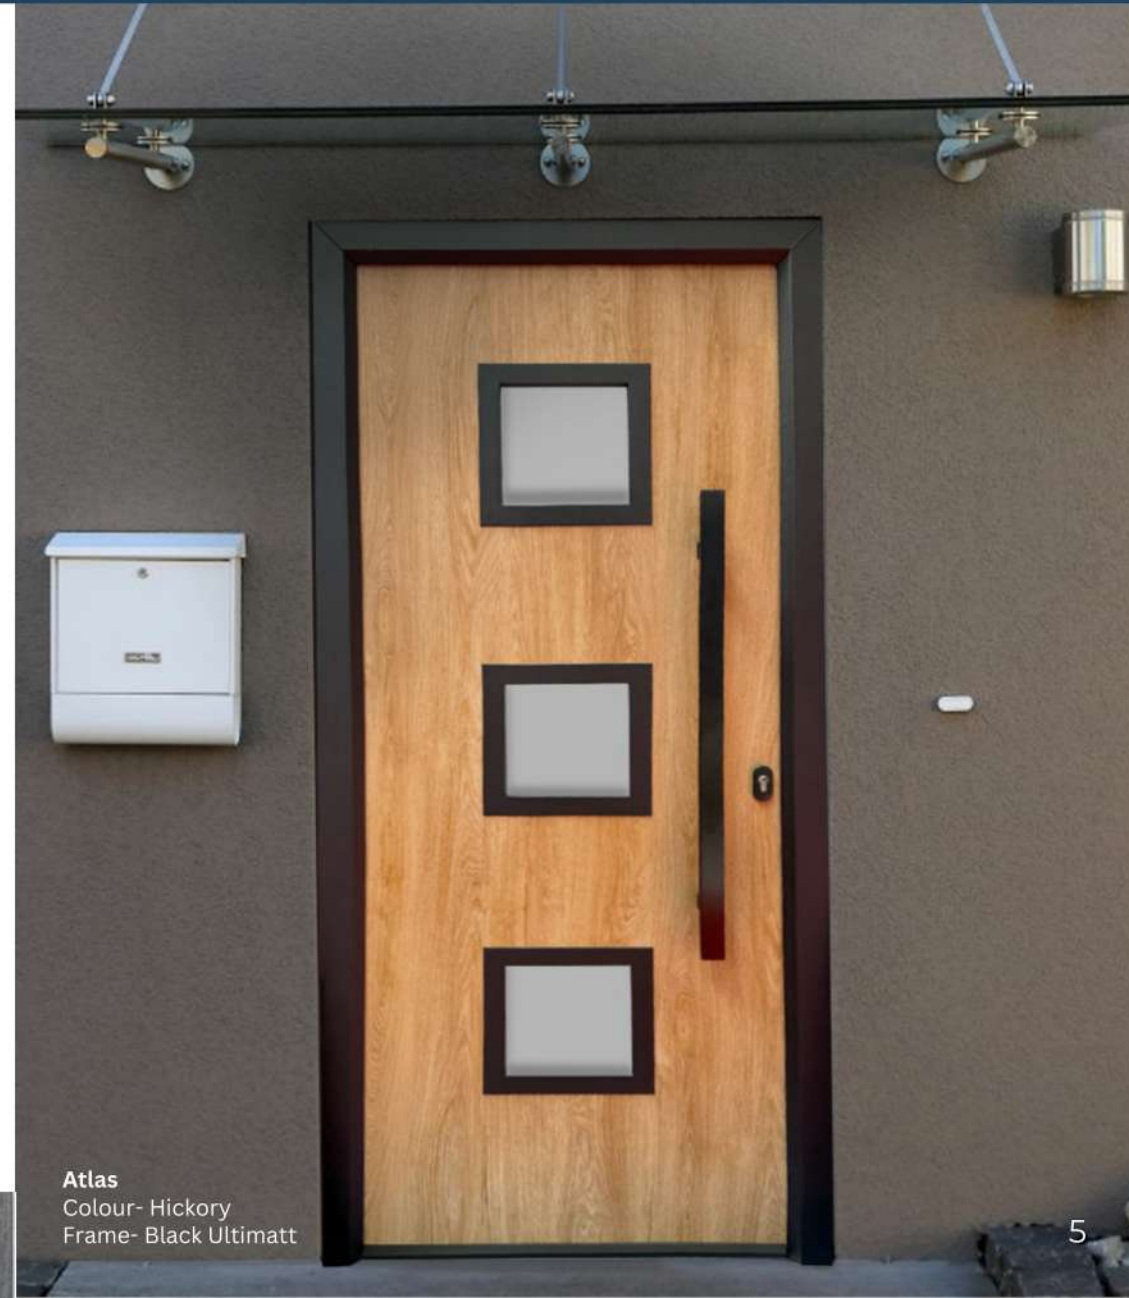

Irresistable Desire

A modern approach using square glazing to achieve a modern sleek look for a bold yet minimalistic look.

Learn more about these styles at compdoor.co.uk

White Oak

Hickory

Fossil

Atlas
Colour- Hickory
Frame- Black Ultimatt

6

Halo
Colour- Fossil
Frame- Black Ultimatt

White Oak

Hickory

Fossil

Head Turner

The shard uses horizontal glazing to create a sharp statement to your entrance, pairing perfectly with the unique horizontal bar handle for a real abstract effect.