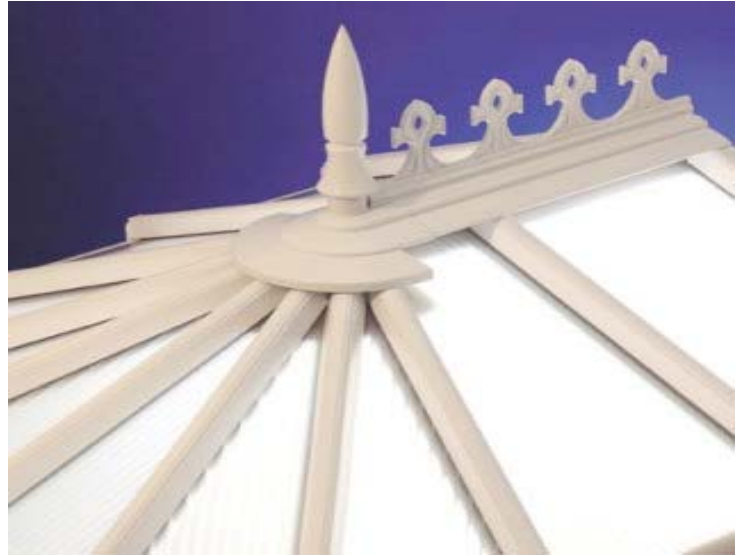

The two systems fit seamlessly together and give complete balance to their appearance.

### Looks

The Global roof features the same low sightline gaskets as the window system meaning that you see the profile and not the gasket.

Decorative mouldings are incorporated to allow the elegant curves of the window system to tie in with those of the roof.

### Roof & Glazing Options

The roof is available with either 24mm or 35 mm polycarbonate and each of these options allows for a variety of polycarbonate colours and effects.

As an alternative, the roof can accept 24mm double glazed units in clear, tinted or self-cleaning glass.